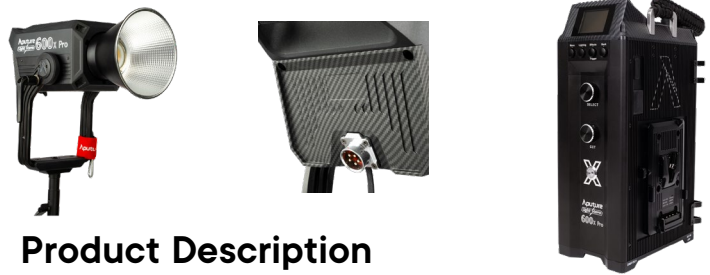

## Main Features

- **18,510+ lux @ 3m** with the F10 Fresnel @ 5600K
- **5,610+ lux @ 3m** with the LS 600 Series Hyper-Reflector @ 5600K
- **2700K~6500K** Variable CCT
- Precision Color-Blending Optics
- **Max & Constant** Output Power Modes
- 0-100% Stepless Brightness Control
- CRI & TLCI  $\geq 96$ , SSI (D56): **74**, SSI (Tungsten): **85**
- **Weather-Resistant:** Dust & Water Resistant
- **Multiple Control Methods:** 2.4GHz Remote, Sidus Link Bluetooth App Control, Built-in Wireless DMX, Art-net, Ethernet, 5-Pin DMX512 In & Out
- **Multi-Voltage Battery Plates** Support 14.4V / 26V / 28.8V Batteries
- **Half Power Output** with 2x V-Mount / Gold Mount Batteries (14.4V/15A, 26V/8.5A, 28.8V/7.5A)
- **Max Power Output** with 2x V-Mount / Gold Mount Batteries (26V/18A, 28.8V/16A)
- **Charge V-Mount / Gold Mount Batteries** via AC Power
- **Supports 48V/15A DC Input Power (3-pin XLR)**, Including Battery Power Stations & Block Batteries
- **Optimized Output:** LS 600 Series Hyper Reflector
- Utilizes **Universal Bowens Mount Standard**
- **Frequency Modulation** to Remove Flicker
- Curved, Disk-Brake Yoke with **360° Rotation**
- **Dual Junior/Baby Pin (28mm/16mm)** for Easy Mounting
- Separate Control Box for a Lighter Lamp Head
- **7.5m Weatherproof Head Cable**
- **6m Locking Neutrik Power Cable**
- **Lightning Clamp Quick Release Plate**
- **4 Dimming Curves:** Linear, Exponential, Log, S-Curve
- **9 Lighting FX:** Paparazzi, Fireworks, Lightning, Faulty Bulb, TV, Pulsing, Strobe, Explosion, & Fire

## Product Description

The Light Storm 600x Pro is the newest member of the Aputure LS 600 series of point-source LEDs, featuring a 600W bi-color chipset with precision color blending optical design. It harnesses the form factor and design of the LS 600d Pro, the same control box interface, and Bowens Mount compatibility while introducing a 2700K to 6500K variable CCT range and maintaining an output of 18,510 lux at 3m with the F10 Fresnel.